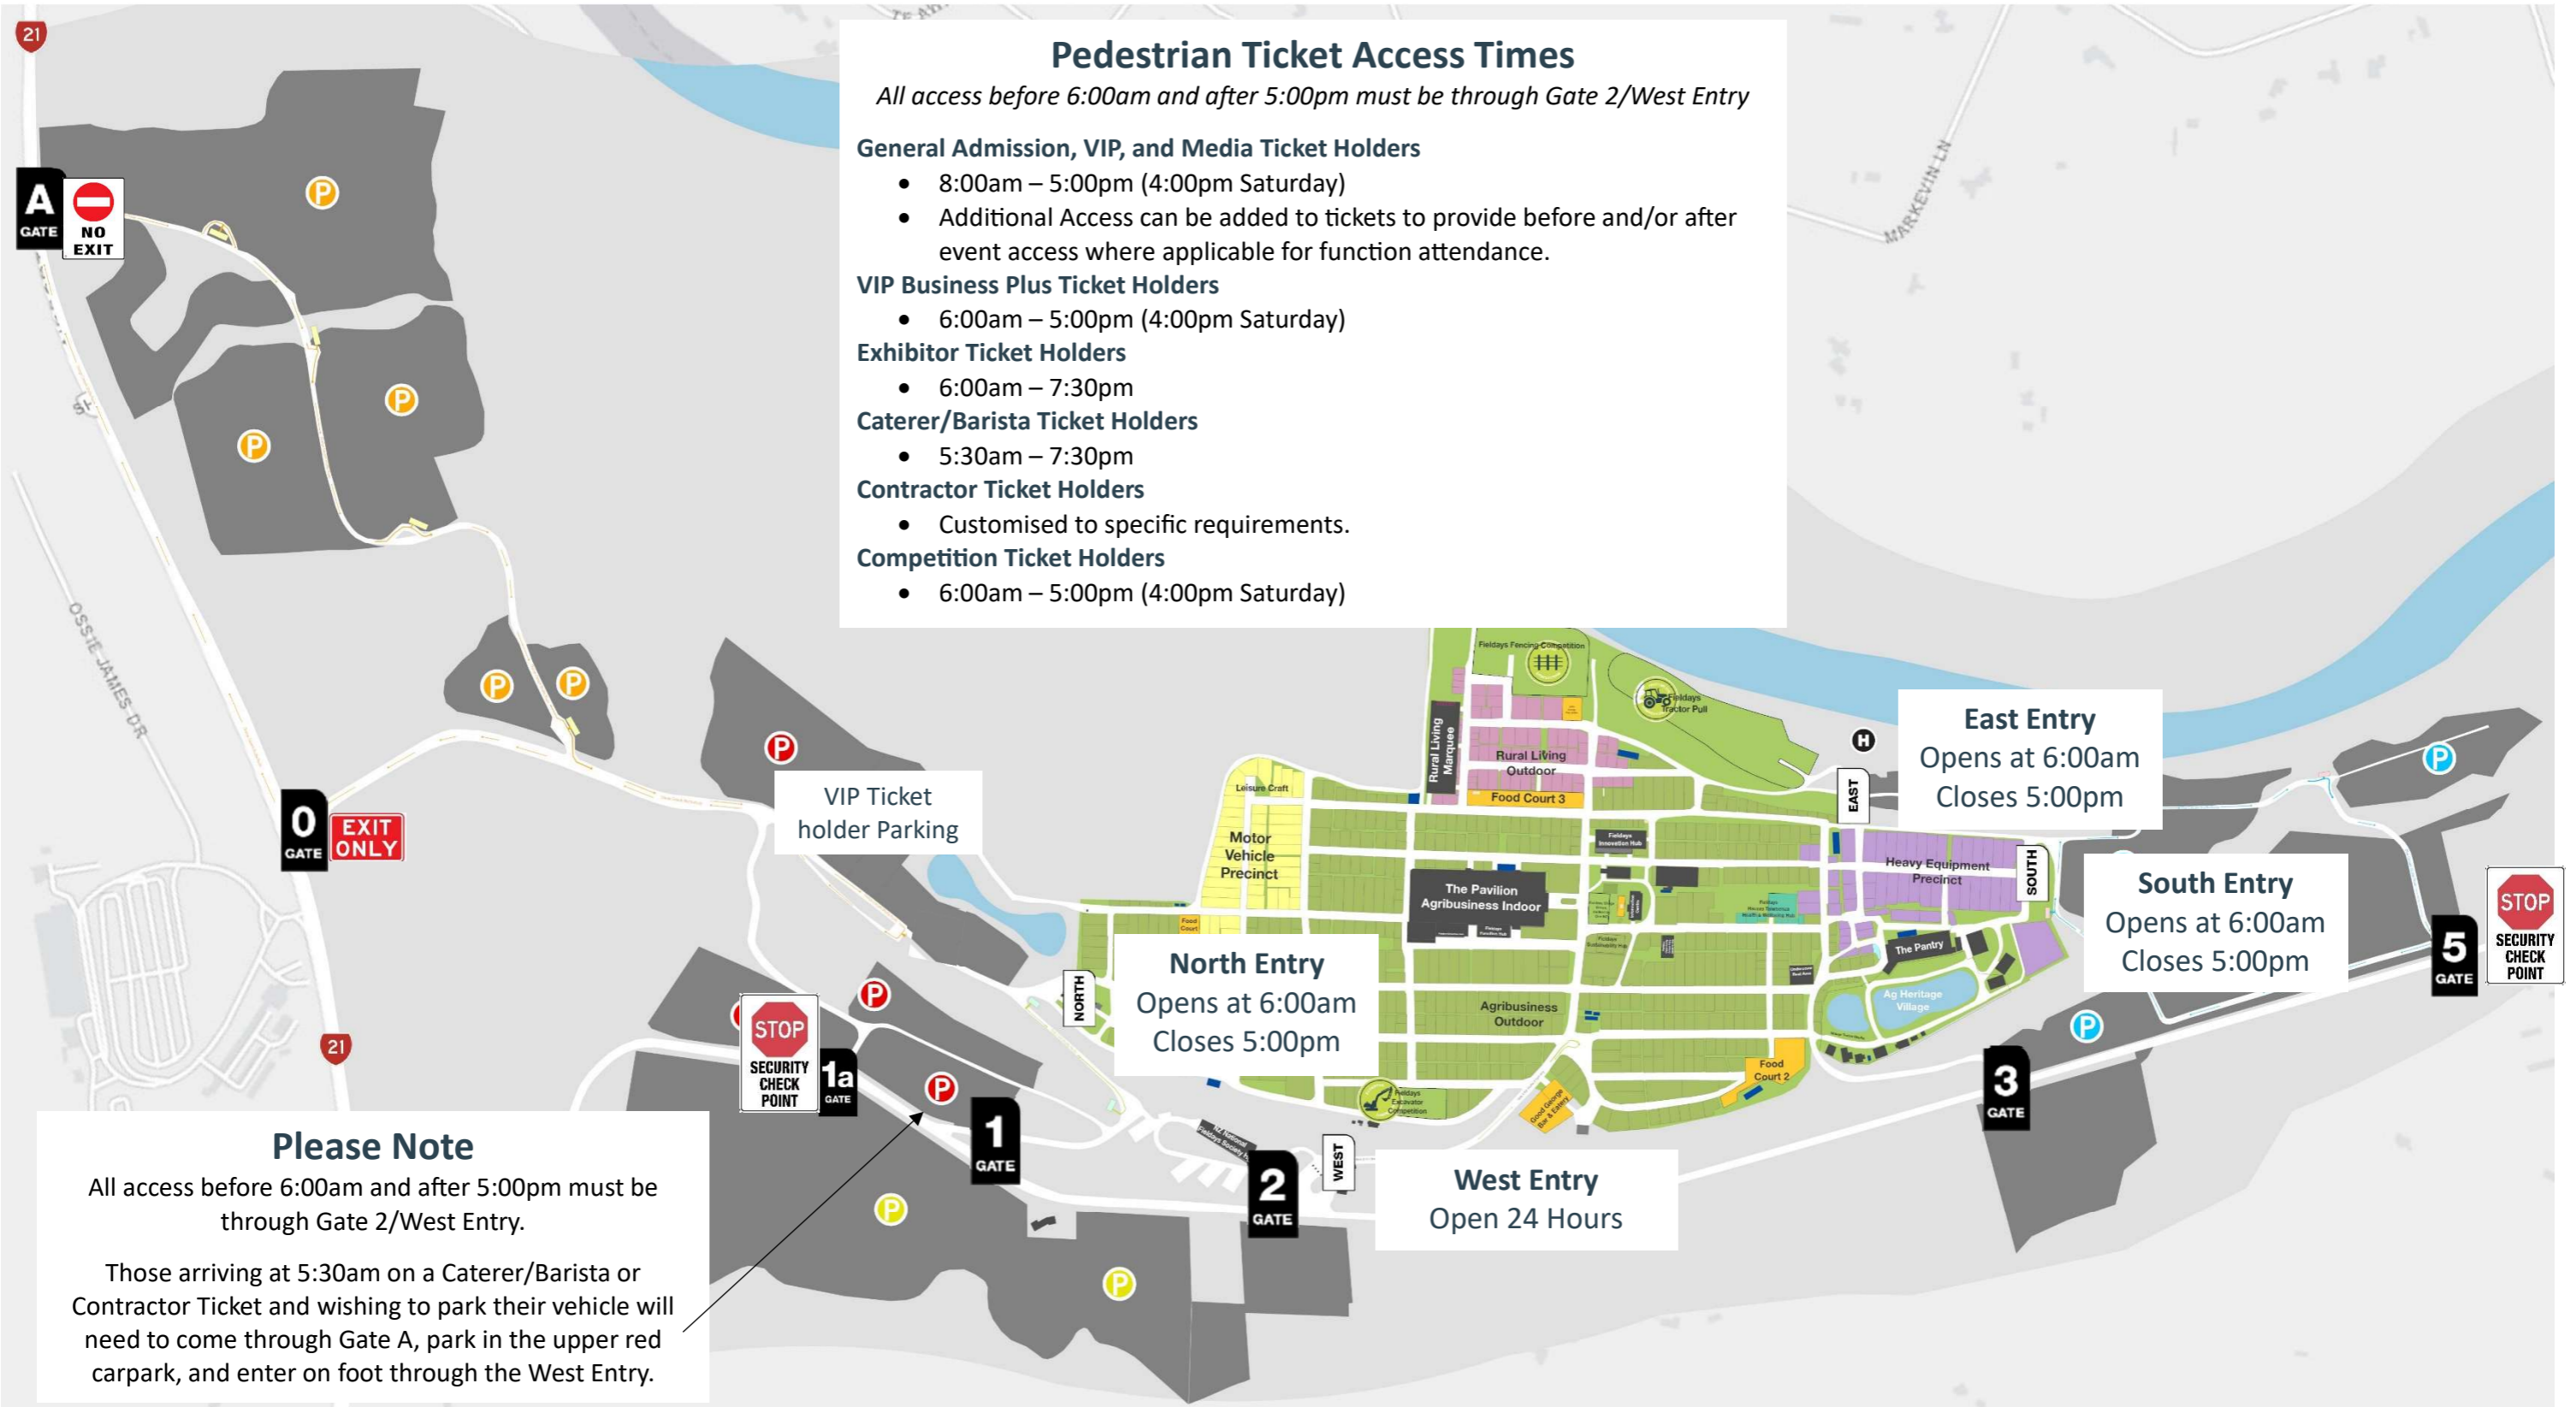

### Pedestrian Ticket Access Times

*All access before 6:00am and after 5:00pm must be through Gate 2/West Entry*

**General Admission, VIP, and Media Ticket Holders**

- 8:00am – 5:00pm (4:00pm Saturday)
- Additional Access can be added to tickets to provide before and/or after event access where applicable for function attendance.

**VIP Business Plus Ticket Holders**

- 6:00am – 5:00pm (4:00pm Saturday)

**Exhibitor Ticket Holders**

- 6:00am – 7:30pm

**Caterer/Barista Ticket Holders**

- 5:30am – 7:30pm

**Contractor Ticket Holders**

- Customised to specific requirements.

**Competition Ticket Holders**

- 6:00am – 5:00pm (4:00pm Saturday)

**Please Note**  
 All access before 6:00am and after 5:00pm must be through Gate 2/West Entry.

Those arriving at 5:30am on a Caterer/Barista or Contractor Ticket and wishing to park their vehicle will need to come through Gate A, park in the upper red carpark, and enter on foot through the West Entry.

**East Entry**  
 Opens at 6:00am  
 Closes 5:00pm

**South Entry**  
 Opens at 6:00am  
 Closes 5:00pm

**North Entry**  
 Opens at 6:00am  
 Closes 5:00pm

**West Entry**  
 Open 24 Hours

VIP Ticket holder Parking