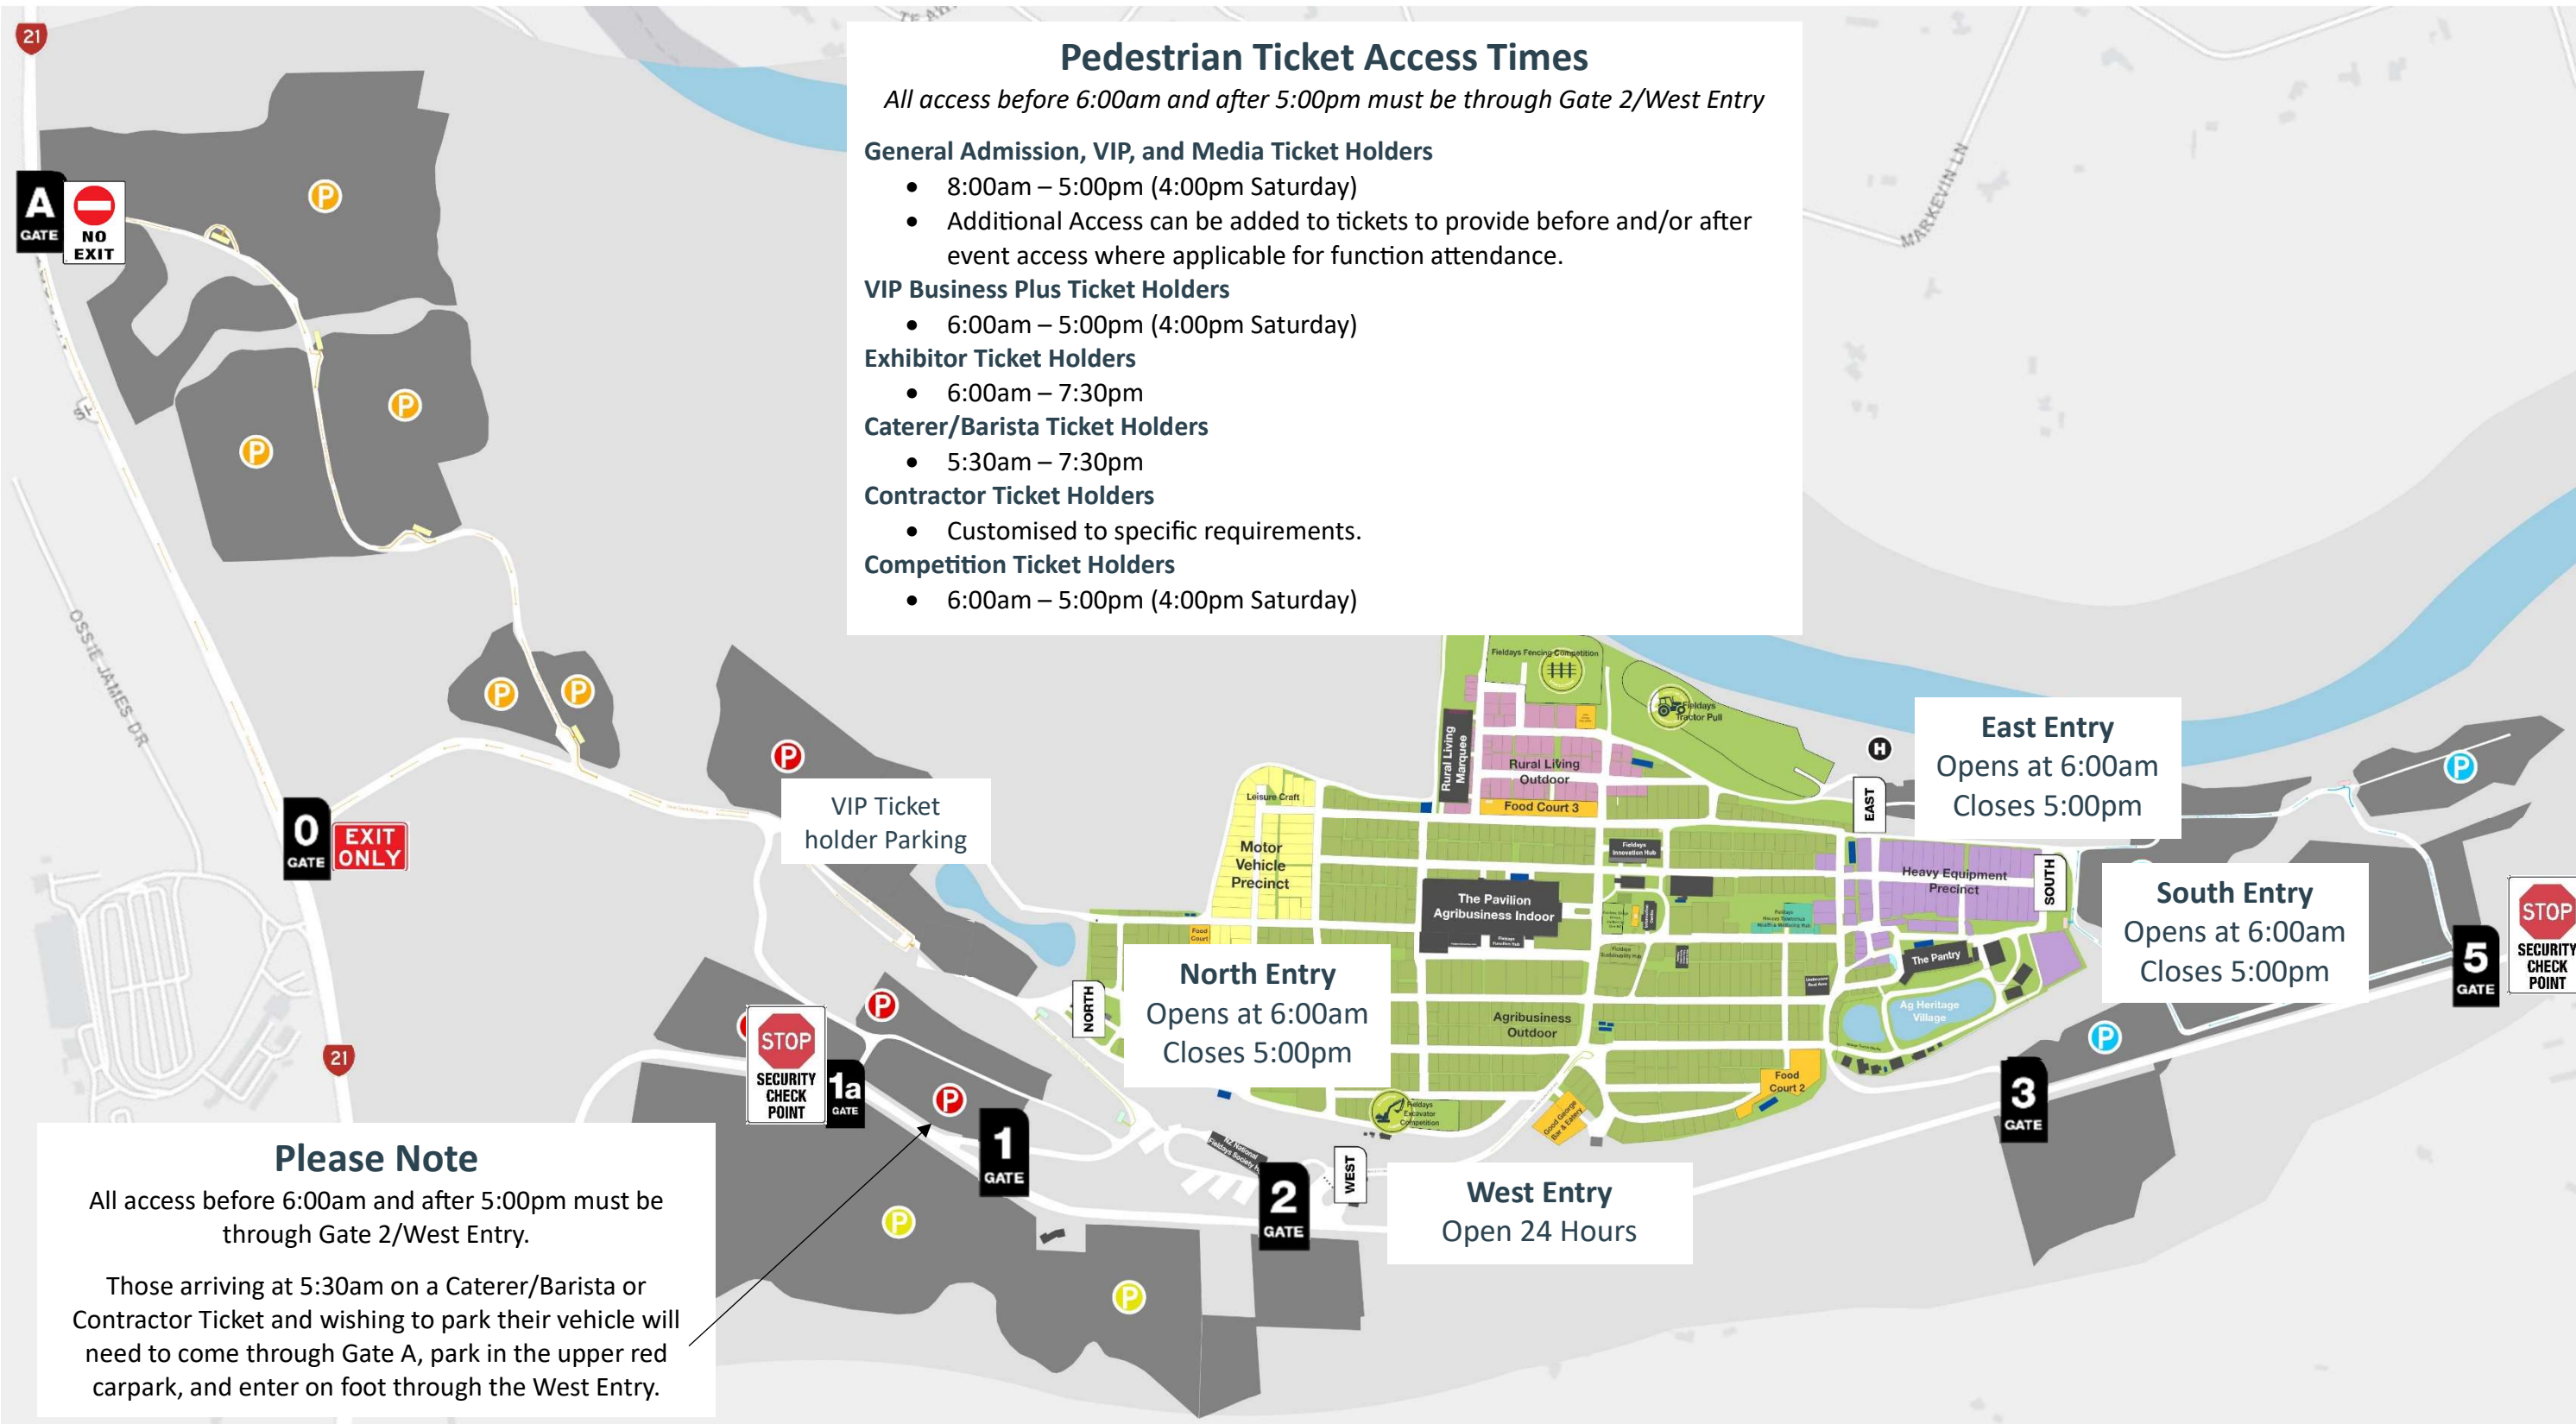

2024 Pedestrian Access Overview

Pedestrian Ticket Access Times

All access before 6:00am and after 5:00pm must be through Gate 2/West Entry

General Admission, VIP, and Media Ticket Holders

- 8:00am – 5:00pm (4:00pm Saturday)
- Additional Access can be added to tickets to provide before and/or after event access where applicable for function attendance.

VIP Business Plus Ticket Holders

- 6:00am – 5:00pm (4:00pm Saturday)

Exhibitor Ticket Holders

- 6:00am – 7:30pm

Caterer/Barista Ticket Holders

- 5:30am – 7:30pm

Contractor Ticket Holders

- Customised to specific requirements.

Competition Ticket Holders

- 6:00am – 5:00pm (4:00pm Saturday)

East Entry
 Opens at 6:00am
 Closes 5:00pm

South Entry
 Opens at 6:00am
 Closes 5:00pm

North Entry
 Opens at 6:00am
 Closes 5:00pm

West Entry
 Open 24 Hours

Please Note
 All access before 6:00am and after 5:00pm must be through Gate 2/West Entry.
 Those arriving at 5:30am on a Caterer/Barista or Contractor Ticket and wishing to park their vehicle will need to come through Gate A, park in the upper red carpark, and enter on foot through the West Entry.